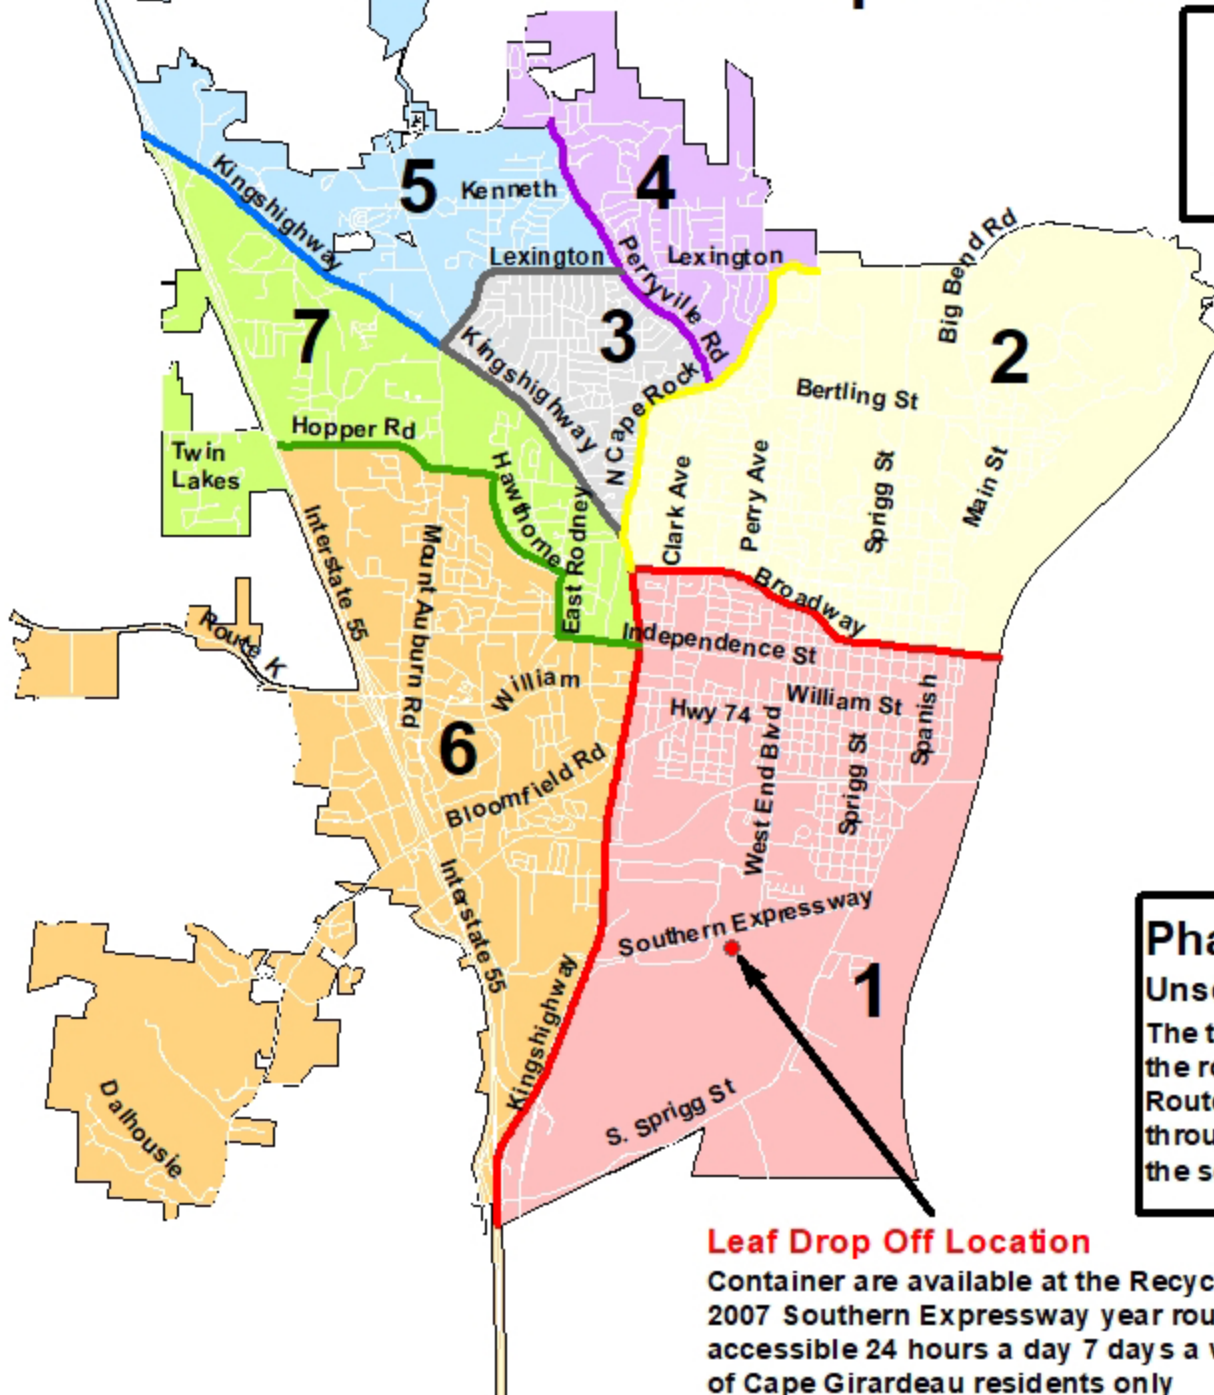

Residential Fall Leaf Program 2023 Scheduled Leaf Pick Up Routes

Phase 1
Unscheduled
 Begins 10/2 and runs
 through 10/31

Phase 2
Scheduled
Leaf Routes 2023

- 1 - 11/1-11/2
- 2 - 11/3-11/15
- 3 - 11/16-11/29
- 4 - 11/30-12/4
- 5 - 12/5-12/12
- 6 - 12/13-12/21
- 7 - 12/26-1/5

Phase 3
Unscheduled
 The truck will go through
 the routes beginning with
 Route 1. This will continue
 through March 31st when
 the season ends.

Leaf Drop Off Location

Container are available at the Recycling Center
 2007 Southern Expressway year round. They are
 accessible 24 hours a day 7 days a week for City
 of Cape Girardeau residents only

If you have questions call Public Works at 339-6351

More Leaf Season information and route progress
 during phase 2 can be found on our web site at
www.cityofcape.org/leaf or follow us on
[facebook@capepublicworks](https://www.facebook.com/capepublicworks)

CITY of CAPE
GIRARDEAU
 PUBLIC WORKS DEPARTMENT